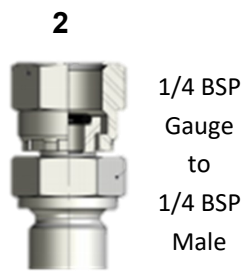

Gauge Accessories

Gauge Adaptors

Pressure Gauge Adaptors			
Threads			
Gauge	Adaptor	Part #	
1/4 BSP	M16*2	GA1/4G-T20F	1
1/4 BSP	1/4 BSP	SGA-04G	2
1/4 BSP	M16*2 Male	GA1/4G-T20M	3
1/4 BSP	1/4 BSPT	SGA-04K	4

Joiner M16*2 Male X M16*2 Male		
Threads		
T20	T20	Part #
M16*2	M16*2	M16XM16

Pressure Gauges 63mm Boot for Protection		
Size	Part #	
63mm	G63Boot	

Rear Entry Gauge 63mm Mounting Bracket		
Size	Part #	
63mm	G63R-BKT	